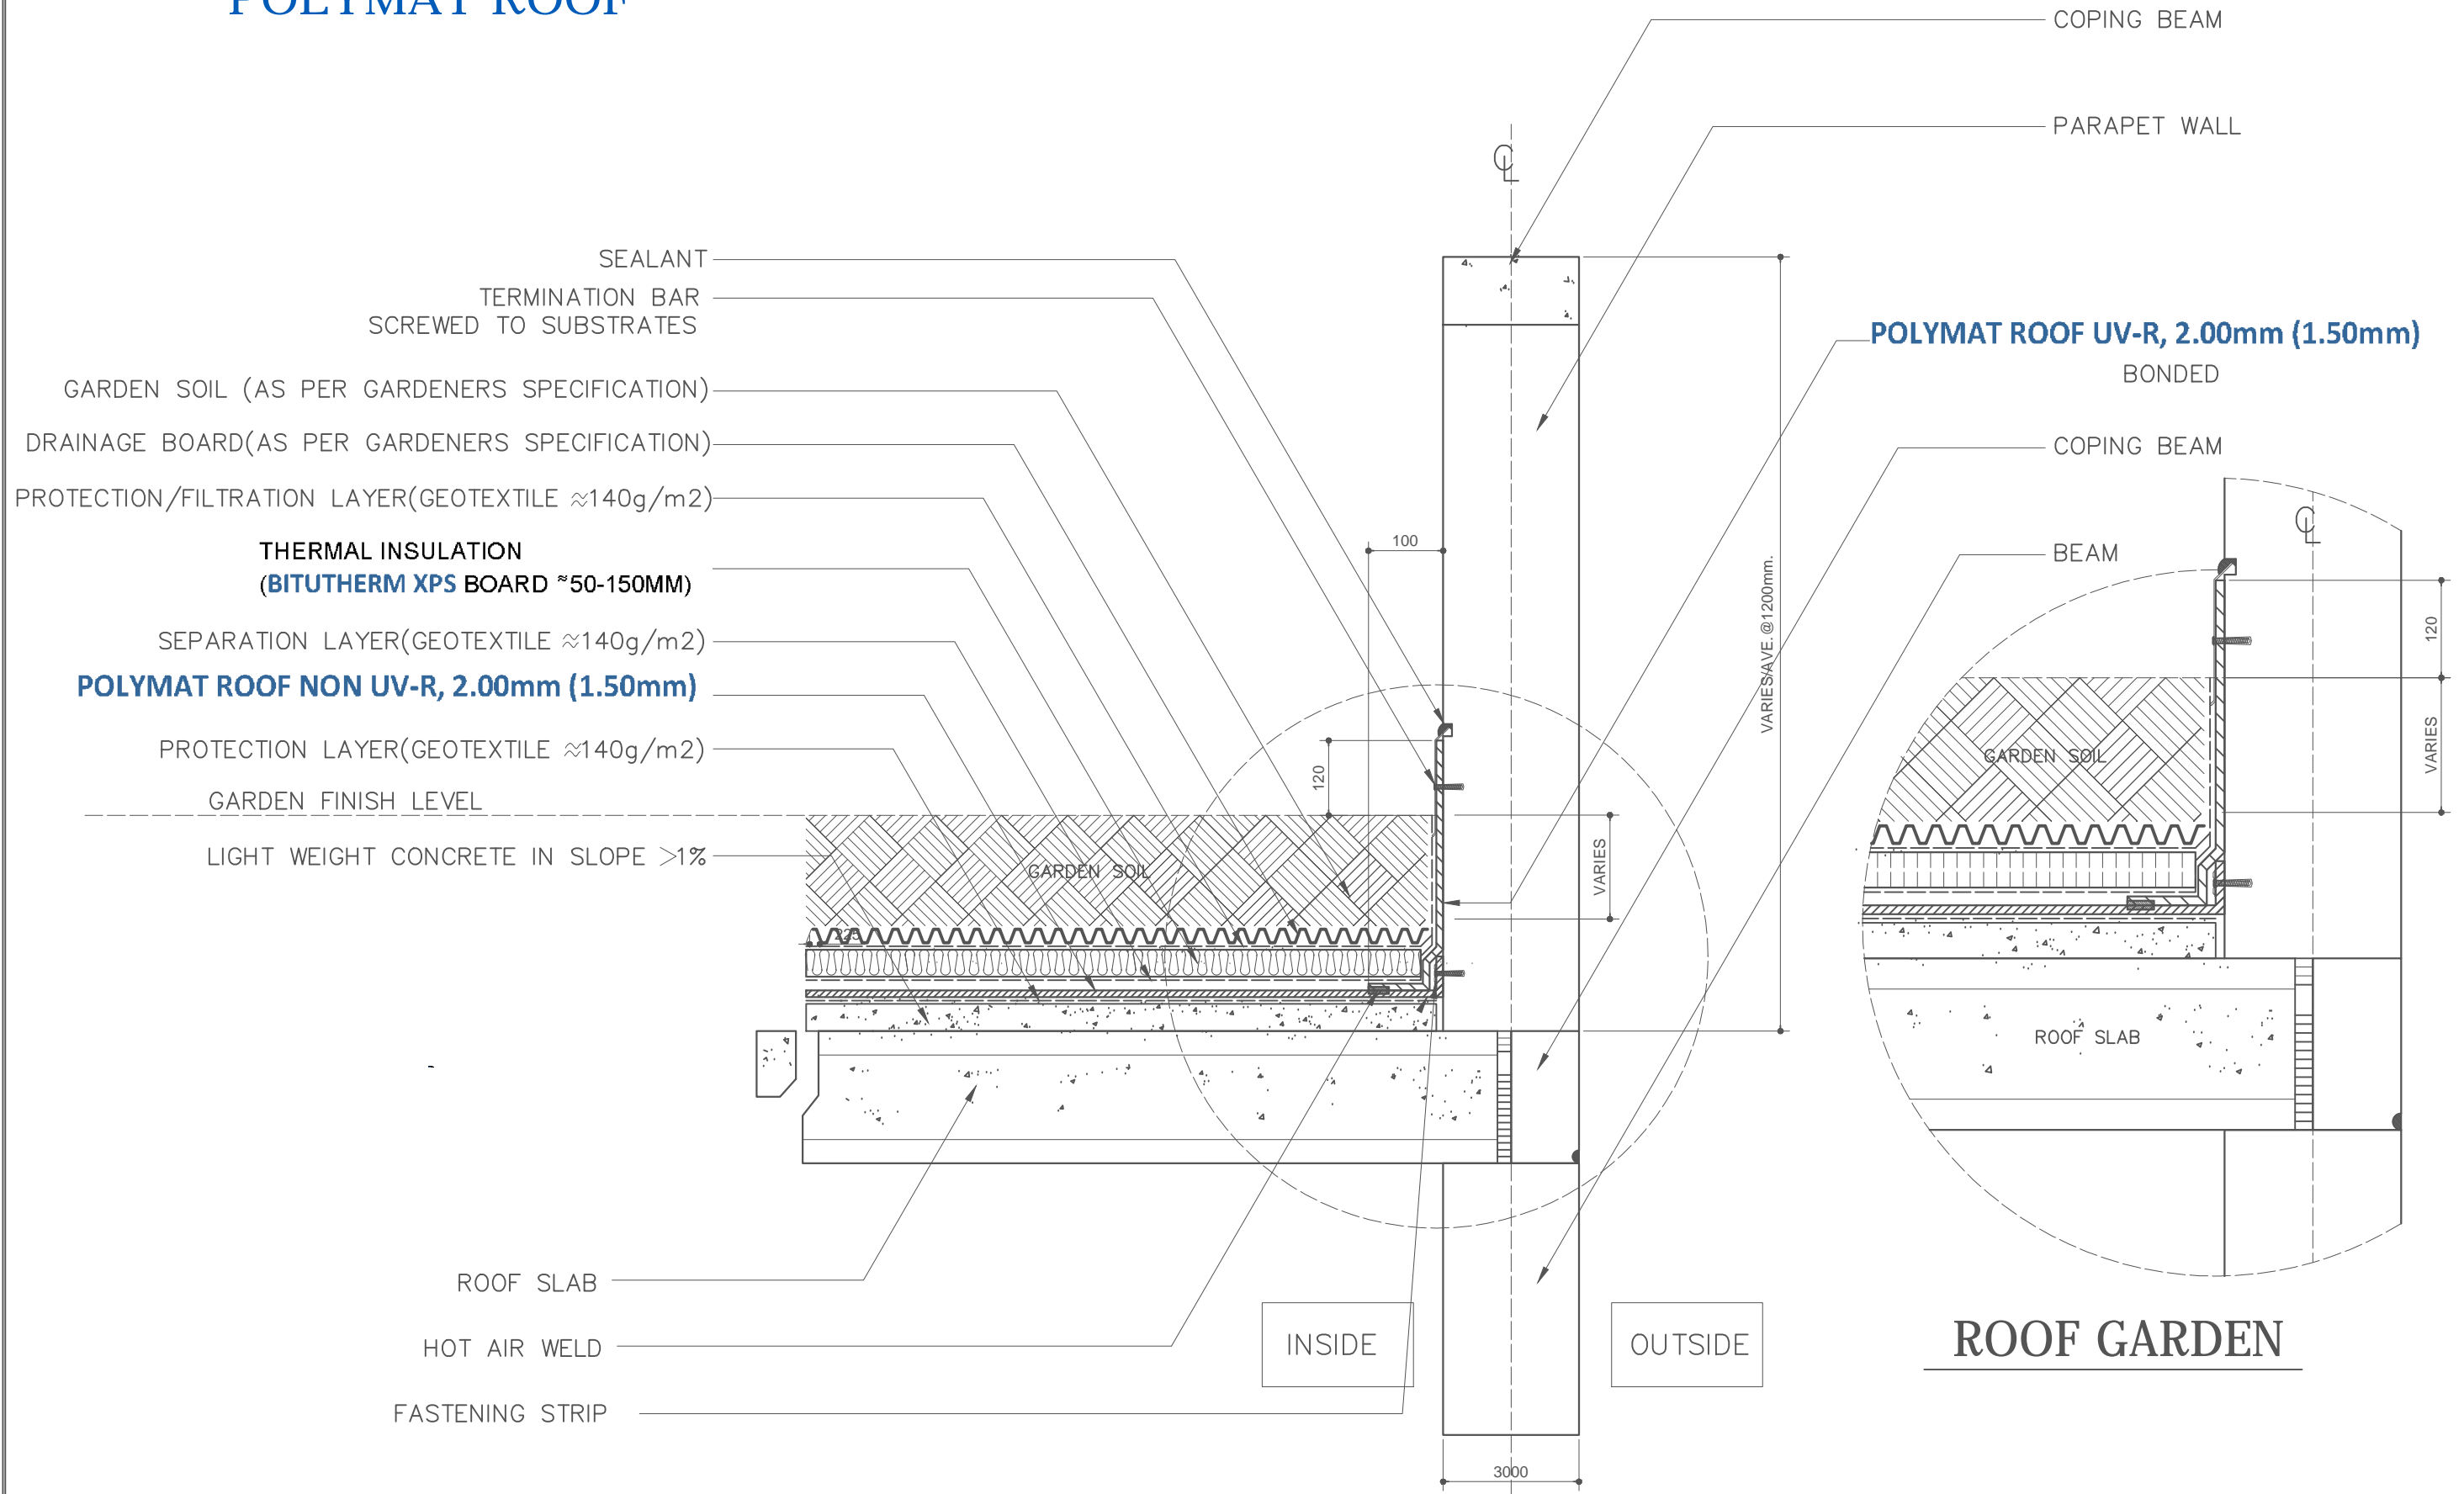

POLYMAT ROOF

BITUMAT COMPANY LIMITED
P.O. Box 7487, Dammam 31462, Kingdom of Saudi Arabia
Tel. No. (+966-13) 8121210 / 8121213
Fax No. (+966-13) 8121190
Google Earth Address: 2608 34327-6935
Website: www.bitumat.com

THIS DRAWING IS FOR ILLUSTRATIVE PURPOSES ONLY OF PROFILES SHOWN IN OUR OFFICIAL CATALOGUE. ALL PROFILES MUST BE VERIFIED AND APPROVED BY THE AUTHORIZED REPRESENTATIVE OF BITUMAT BEFORE ANY ACTION IS TAKEN.

DRAWING TITLE	POLYMAT PVC - SINGLE PLY (Inverted Roof) ROOF GARDEN (GREEN ROOF)
SHEET CONTENTS:	ROOF GARDEN WATERPROOFING SYSTEM DETAIL

REMARKS	EXEMPLARY PROJECT

REVISION	0.0	DATE :

DRAWN BY :	CHECKED BY :
DATE :	REF. NO.

DWG. No.	MS.01.02-13